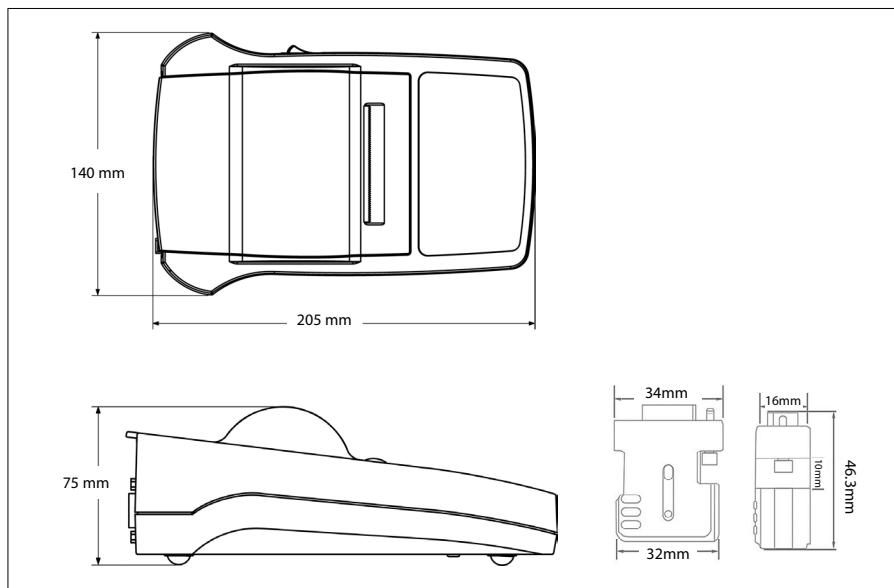

Other Standard Features and Equipment

Status indicator, 40 characters per line, perform zero and tare operations directly from the printer. Full functionality with Explorer®, Navigator®, MB Series Moisture Analyzers and T' Series indicators. Statistics and Totalization not supported on Scout® Series. Multi-Language Printing: English, Spanish, German, Italian, French, Chinese, Korean, Japanese, Russian, Polish, Portuguese, Hungarian and Czech.

Accessories

Paper Roll x 2(Included)	12120799
Paper Rotary Axis (Included).....	30063920
Ink Ribbon (Included).....	30529322
Cable Adapter (Included)	30059316
Cable Mini USB.....	30944363

Compliance

- **SF40A printer: Product Safety:** IEC/EN 61010-1, : UL61010-1; CAN/CSA C22.2 61010-1
- **Electromagnetic Compatibility:** FCC Part 15 Class A; Canada ICES-003 Class A; IEC/EN 61326-1 Class B, basic environments
- **Compliance Marks:** CSA, CE
- **Bluetooth adapter certification:** Anatel (for Brazil), CE RED (for EU), FCC (for US), IC (For Canada), iDA (for Singapore), KCC (For Korea), MoC (For Israel), NBTC (for Thailand), NCC (for Taiwan China), NOM (for Mexico), QAS SIRIM (for Malaysia), RCM (for Australia and New Zealand), SRRC (for China), Telec (for Japan), Bluetooth SIG.

Outline Dimensions